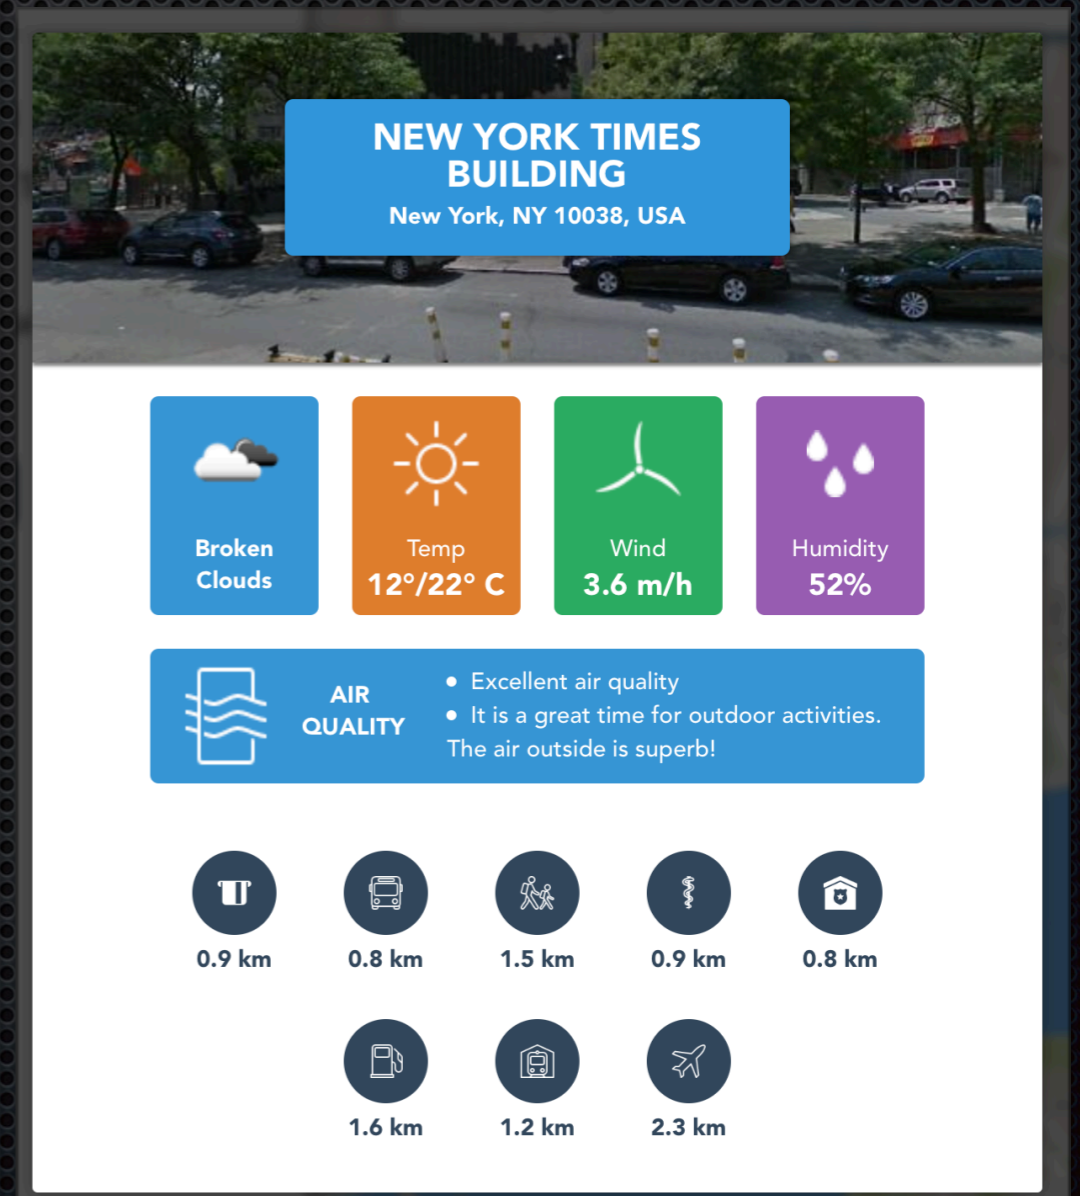

The Solution

- ✦ A free web tool where users can find their suitable place with the help of suitable data from NASA and Google

1. *Live in a healthy Environment.*

2. *Be equidistant from nearby amenities.*

The product

Find amenities near a location

Find locations using user filters

Our Weather System

- We built our own **ESP8266** based weather station and hooked it up with our web servers to track real time atmospheric and environmental parameters such as -
 - *Temperature*
 - *Humidity*
 - *Dust/Pollen* (Under Development)
 - *UV Index* (Under Development)
 - *CO emissions* (Under Development)

Search

The map displays Lower Manhattan, New York City, with various landmarks and streets. Key locations include the World Trade Center, NY City Police Department, and several subway stations. The map is overlaid with a search interface for 'Living Spaces'.