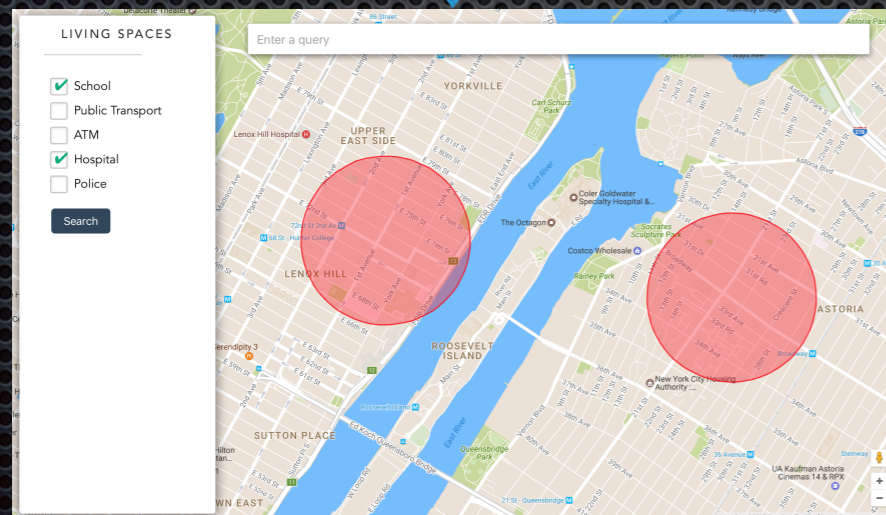

The Solution

- ✦ A free web tool where users can find their suitable place with the help of suitable data from NASA and Google

1. *Live in a healthy Environment.*

2. *Be equidistant from nearby amenities.*

The product

Find amenities near a location

Find locations using user filters

Our Weather System

- We built our own **ESP8266** based weather station and hooked it up with our web servers to track real time atmospheric and environmental parameters such as -
 - *Temperature*
 - *Humidity*
 - *Dust/Pollen* (Under Development)
 - *UV Index* (Under Development)
 - *CO emissions* (Under Development)

Search

The map displays Lower Manhattan, New York City, with various landmarks and streets. Key locations include the World Trade Center, NY City Police Department, and several subway stations. The map is overlaid with a search interface for 'Living Spaces'.