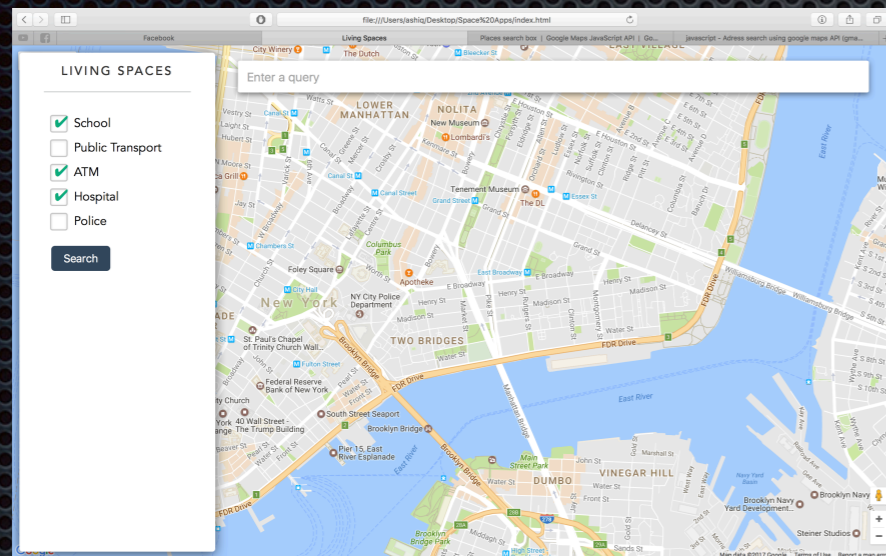

The product

Find amenities near a location