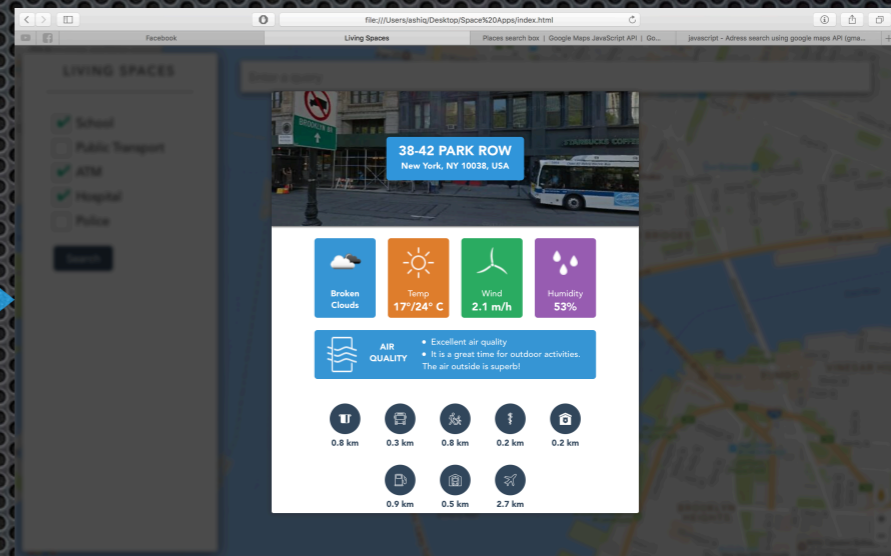

The Solution

- ✦ A free web tool where users can find their suitable place with the help of suitable data from NASA and Google

1. *Live in a healthy Environment.*

2. *Be equidistant from nearby amenities.*

The product

Find amenities near a location

Find locations using user filters

Our Weather System

- We built our own **ESP8266** based weather station and hooked it up with our web servers to track real time atmospheric and environmental parameters such as -
 - *Temperature*
 - *Humidity*
 - *Dust/Pollen* (Under Development)
 - *UV Index* (Under Development)
 - *CO emissions* (Under Development)

Search

The map displays Lower Manhattan, New York City, with various landmarks and streets. Key locations include the World Trade Center, NY City Police Department, and several subway stations. The map is overlaid with a search interface for 'Living Spaces'.